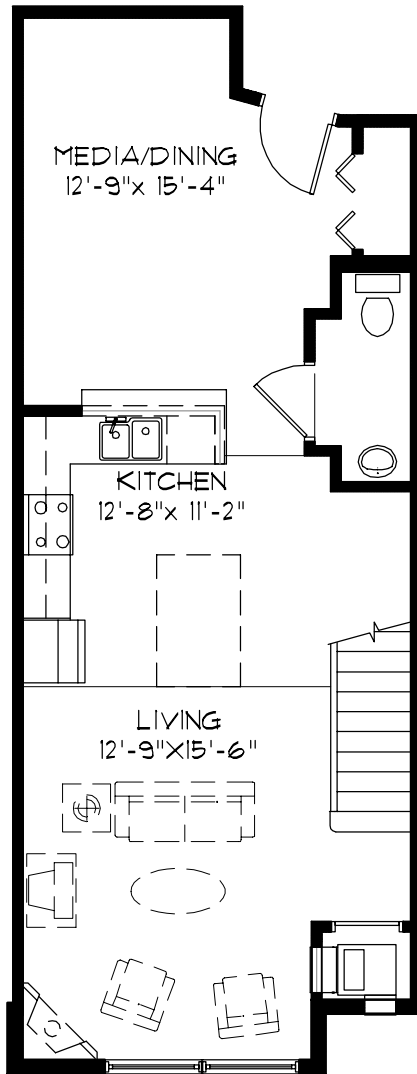

UNIT C1 [#205]

1,059 GSF

FIRST FLOOR

SECOND FLOOR

October 2005

Unit plans are an artist representation only and are subject to change without notice. See your builder for complete information.

THE METRO LOFTS
AT PROSPECT PARK