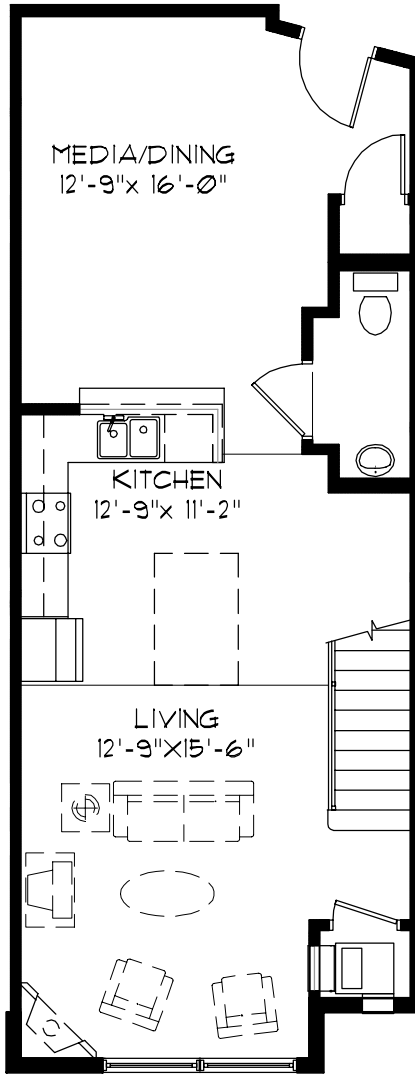

UNIT C
1,082 GSF

FIRST FLOOR

SECOND FLOOR

October 2005

Unit plans are an artist representation only and are subject to change without notice. See your builder for complete information.

THE METRO LOFTS
AT PROSPECT PARK