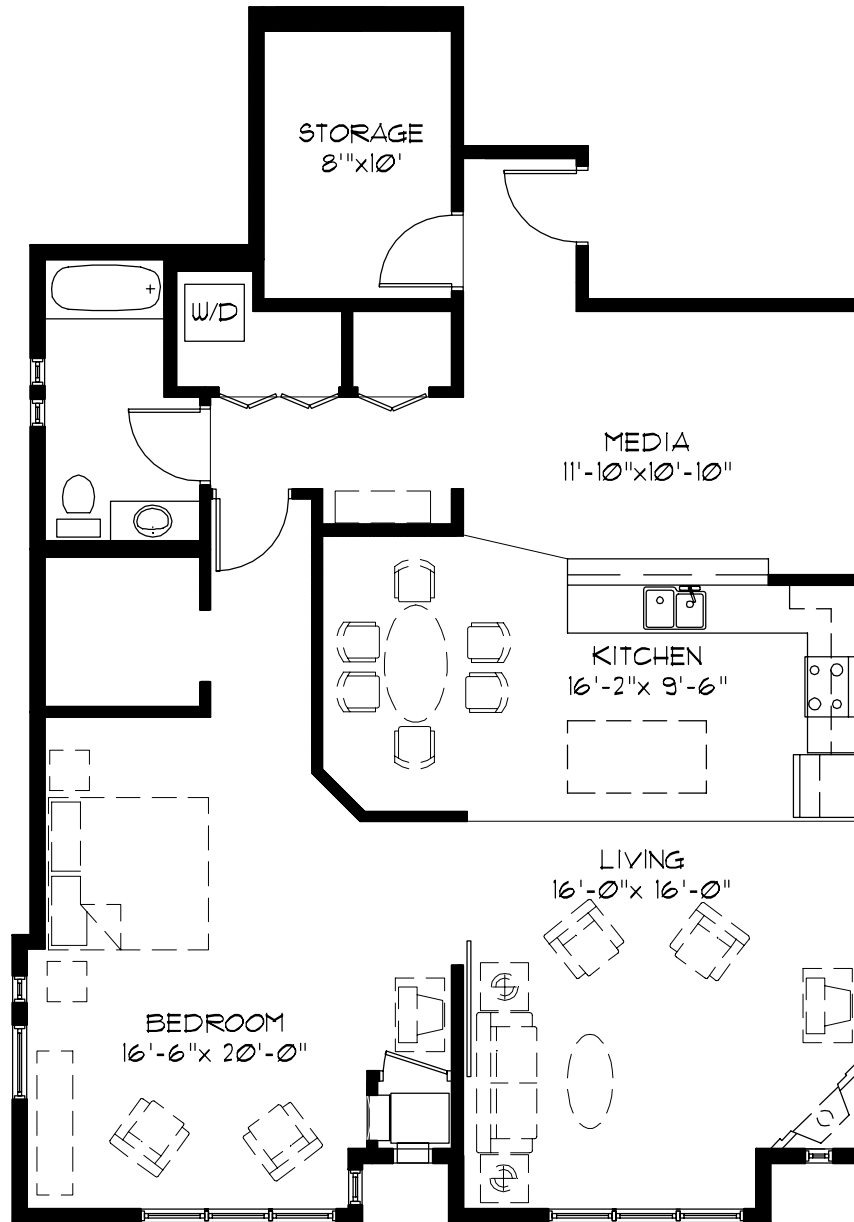

UNIT A1 [WEST END]

1,468 GSF

October 2005

Unit plans are an artist representation only and are subject to change without notice. See your builder for complete information.

THE METRO LOFTS
AT PROSPECT PARK