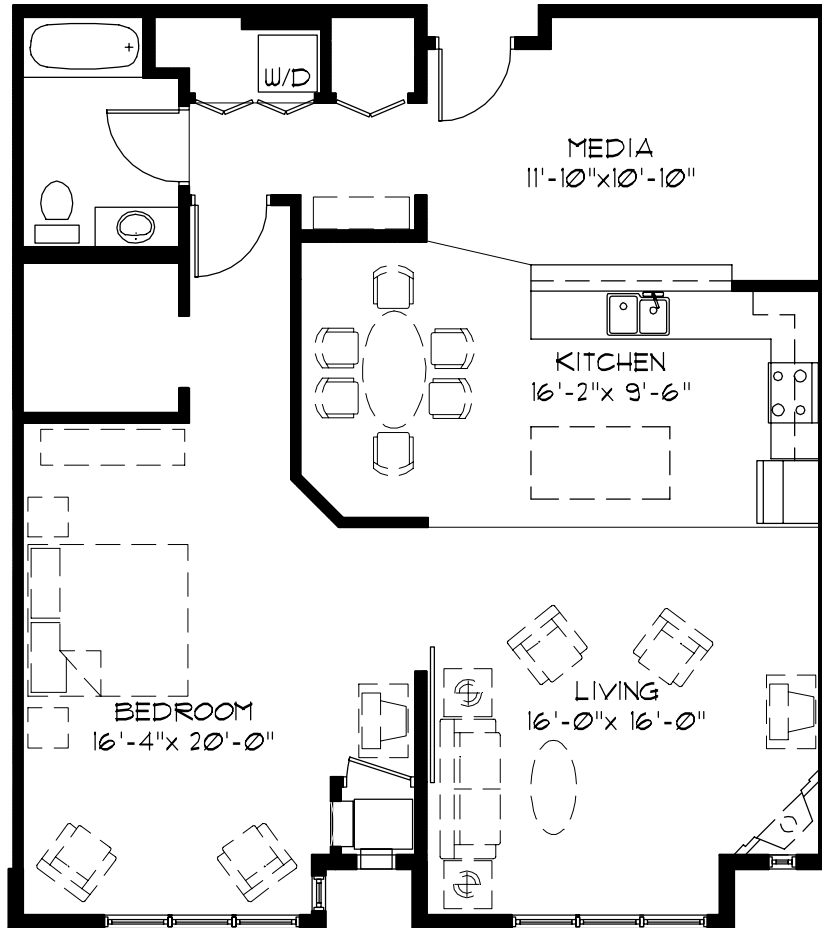

UNIT A1
1,280 GSF

October 2005

Unit plans are an artist representation only and are subject to change without notice. See your builder for complete information.

THE METRO LOFTS
AT PROSPECT PARK

www.TheMetroLofts.com